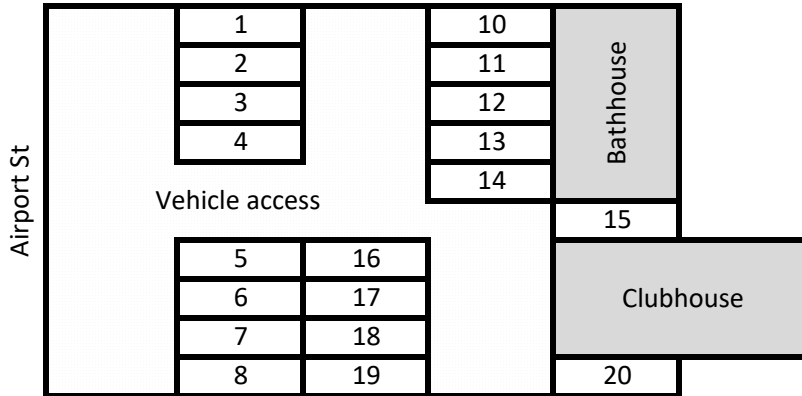

## Ephrata RV Parking Locations 2019 Season

Details	Amps	Size	Season holders	DustUp Event	Regional 8
1	20/30	Large	Tom Udd		
2	20/30	Large	Movses Babayan		
3	20/30	Large	Craig Funston		
4	20/30	Large	Nelson Funston		
5	20/30	Large	Dave Harris	Kevin Forsyth	
6	20/30	Large	Mike Newgard		
7	20/30	Large	Kelvyn Flavall		
8	20/30	Large	Steve Northcraft		
10	20	Small		Ed Walker	
11	20	Small		Sergey Skobkarev	Chris Klix
12	20	Small		David Barker	
13	30	Small		Brad Pattison	Bruce Macgowan
14	20	Small	Dennis Vreeken		
15	30	Small		Eric Greenwell	Brian Case
16	see 5*	Large			Randy Scott
17	see 6*	Large		Chris Klix	Greg Mecklenburg
18	see 7*	Large		Tim Heneghan	
19	see 8*	Large		Ron Payne	
20	None	Small			

### Notes

- \* 8 parking locations share 4 power pylons, each with a 20 and a 30 Amp circuit  
Season holders in slots 5 - 8 have power preference over slots 16 - 19

20 Amps

30 Amps